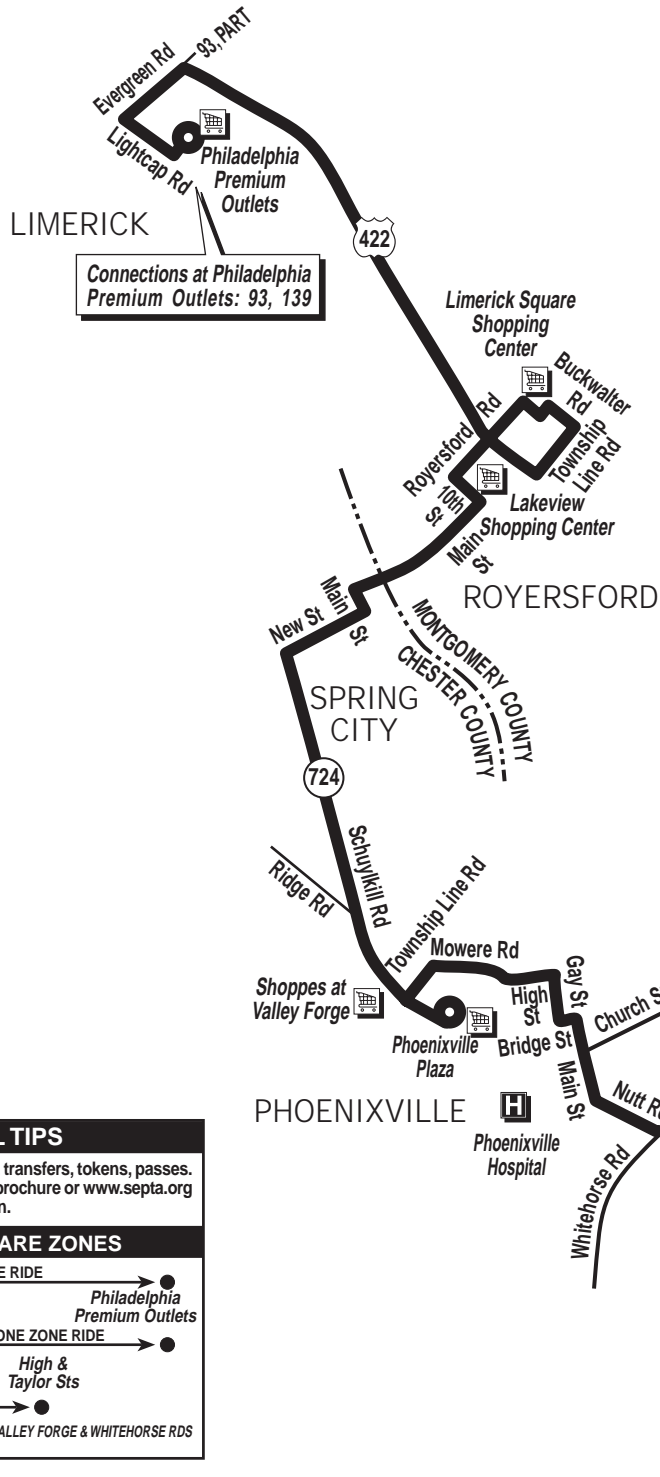

139

Effective June 14, 2010

King of Prussia to Philadelphia Premium Outlets

via
Phoenixville and
Royersford

Customer Service 610-279-8400
TDD/TTY 215-580-7853
www.septa.org

passenger  *etiquette*

TRAVEL TIPS

- Fare payment options: cash, transfers, tokens, passes. Please check the SEPTA fare brochure or www.septa.org for complete fare information.

ROUTE 139 FARE ZONES

TWO ZONE RIDE

King of Prussia ← Valley Forge & White Horse Rds → Philadelphia Premium Outlets

Route 139 does not operate on Sundays or on New Year's, Memorial, Independence, Labor, Thanksgiving and Christmas days.