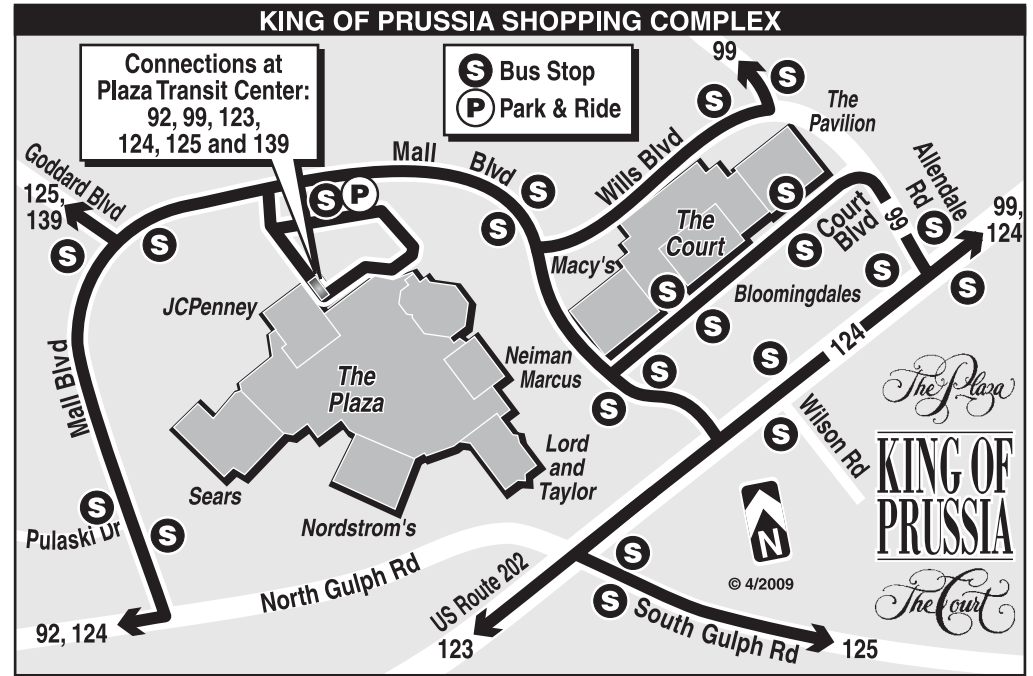

139

Effective June 14, 2010

King of Prussia to Philadelphia Premium Outlets

via
Phoenixville and
Royersford

Customer Service 610-279-8400
TDD/TTY 215-580-7853
www.septa.org

passenger  *etiquette*

TRAVEL TIPS

- Fare payment options: cash, transfers, tokens, passes. Please check the SEPTA fare brochure or www.septa.org for complete fare information.

ROUTE 139 FARE ZONES

TWO ZONE RIDE

King of Prussia ← Valley Forge & White Horse Rds → Philadelphia Premium Outlets

Route 139 does not operate on Sundays or on New Year's, Memorial, Independence, Labor, Thanksgiving and Christmas days.