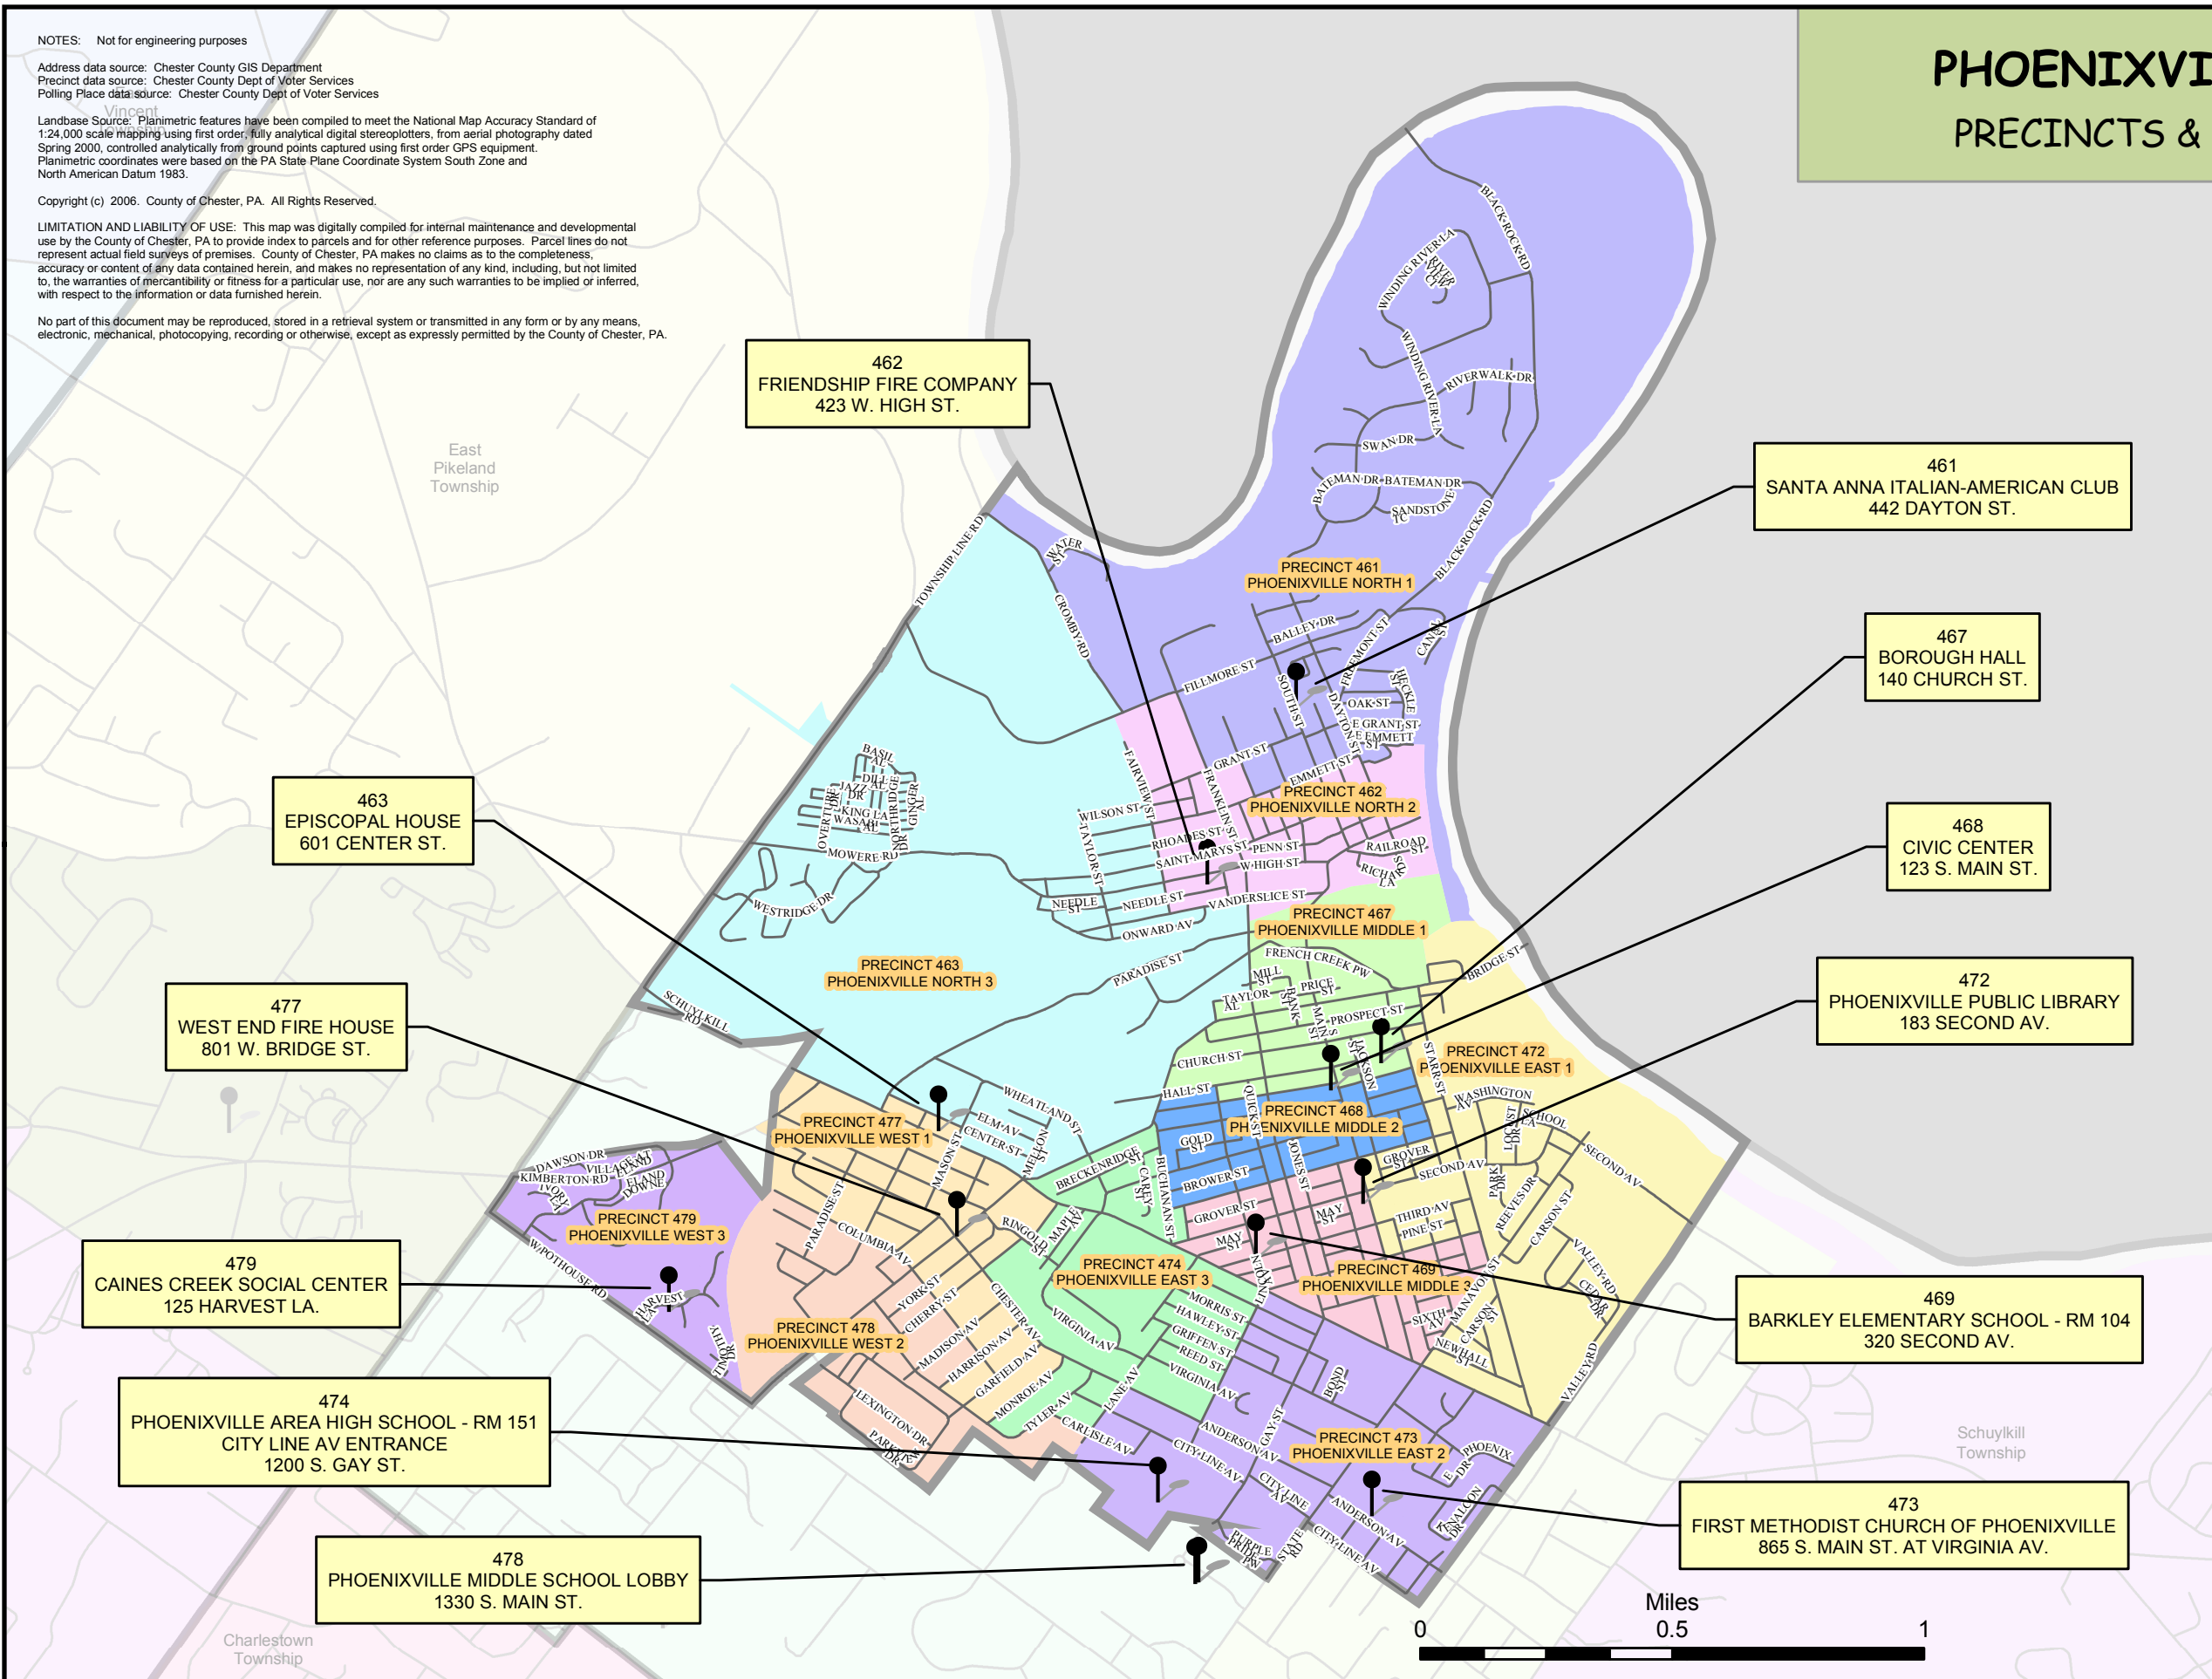

NOTES: Not for engineering purposes

Copyright (c) 2006. County of Chester, PA. All Rights Reserved.

PHOENIXVILLE BOROUGH PRECINCTS & POLLING PLACES

Legend

POLLING LOCATIONS

ROADS

PRECINCTS

PRECINCT NUMBER
PRECINCT NAME

PRECINCT NUMBER
POLLING PLACE NAME
POLLING PLACE ADDRESS

For election results, polling location changes, or any other election related information, visit the Chester County Dept. of Voter Services website at <http://dsf.chesco.org/election/site/default.asp>

462
FRIENDSHIP FIRE COMPANY
423 W. HIGH ST.

461
SANTA ANNA ITALIAN-AMERICAN CLUB
442 DAYTON ST.

467
BOROUGH HALL
140 CHURCH ST.

468
CIVIC CENTER
123 S. MAIN ST.

472
PHOENIXVILLE PUBLIC LIBRARY
183 SECOND AV.

469
BARKLEY ELEMENTARY SCHOOL - RM 104
320 SECOND AV.

473
FIRST METHODIST CHURCH OF PHOENIXVILLE
865 S. MAIN ST. AT VIRGINIA AV.

463
EPISCOPAL HOUSE
601 CENTER ST.

477
WEST END FIRE HOUSE
801 W. BRIDGE ST.

479
CAINES CREEK SOCIAL CENTER
125 HARVEST LA.

474
PHOENIXVILLE AREA HIGH SCHOOL - RM 151
CITY LINE AV ENTRANCE
1200 S. GAY ST.

478
PHOENIXVILLE MIDDLE SCHOOL LOBBY
1330 S. MAIN ST.