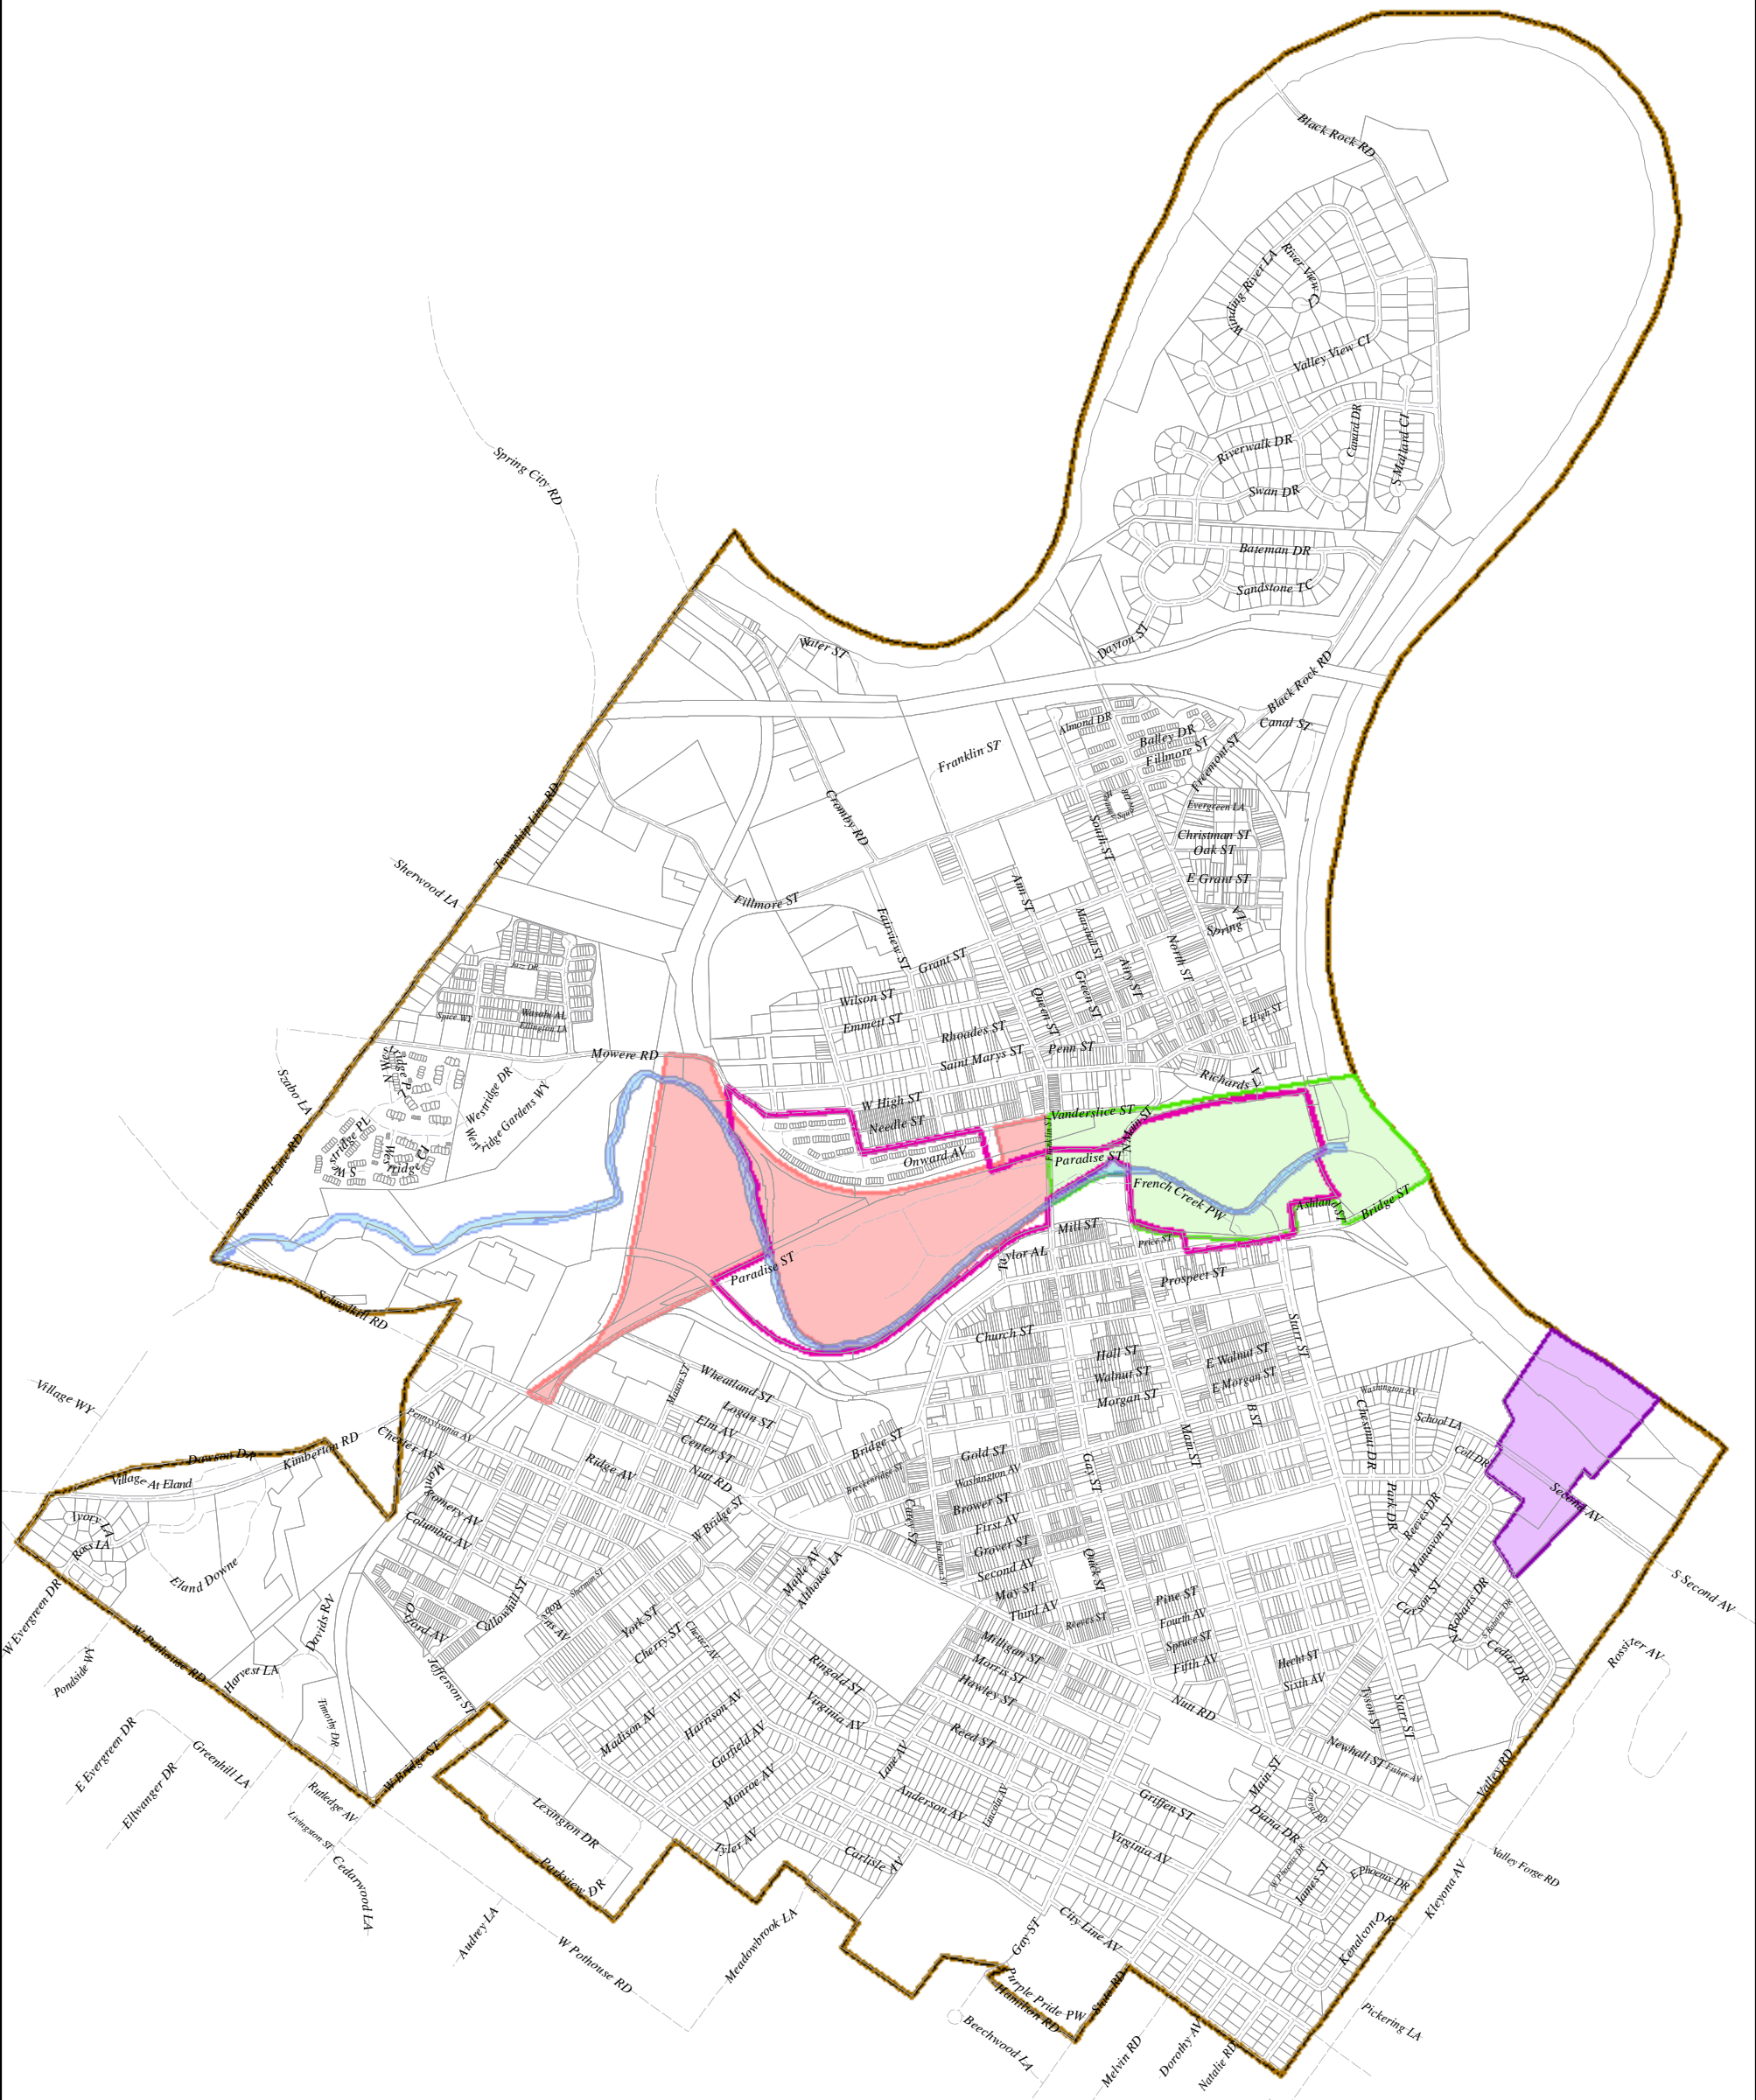

# PHOENIXVILLE BOROUGH

## LERTA AREAS

**Legend**

- Parcel Boundaries
- French Creek
- LERTA Areas**
- Zoning District**
- Unified Development District
- FCE - French Creek East
- FCW - French Creek West
- LIO - Light Industrial/Office